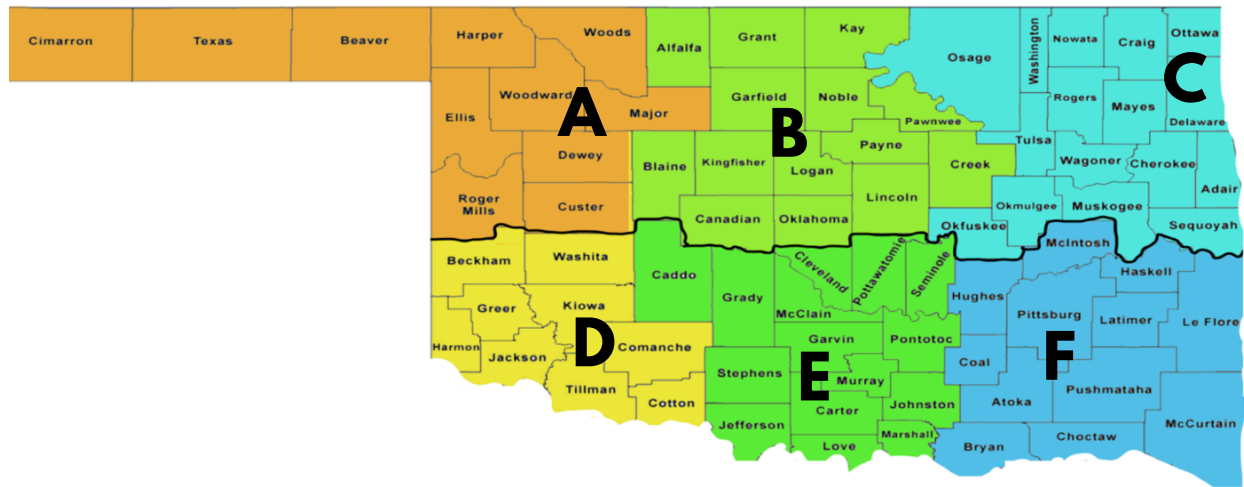

NASW OKLAHOMA REGION & DISTRICT MAP

- Northwest District (A)**
 Cimarron, Texas, Beaver, Harper, Woods, Ellis, Woodward, Major, Roger Millis, Dewey, Custer
- Northcentral District (B)**
 Alfalfa, Grant, Kay, Garfield, Noble, Pawnee, Blaine, Kingfisher, Logan, Payne, Creek, Canadian, Oklahoma, Lincoln
- Northeast District (C)**
 Osage, Washington, Nowata, Craig, Ottawa, Rogers, Mayes, Delaware, Tulsa, Wagoner, Cherokee, Adair, Okfuskee, Okmulgee, Muskogee, Sequoyah
- Southwest District (D)**
 Beckham, Washita, Harmon, Greer, Kiowa, Jackson, Tillman, Comanche, Cotton
- Southcentral District (E)**
 Caddo, Grady, McClain, Cleveland, Pottawatomie, Seminole, Stephens, Garvin, Pontotoc, Jefferson, Carter, Murray, Johnston, Love, Marshall
- Southeast District (F)**
 Hughes, McIntosh, Haskell, Le Flore, Coal, Pittsburg, Latimer, Atoka, Pushmataha, McCurtain, Bryan, Choctaw

Western Region

- Northwest (A)
- Southwest (D)

Central Region

- Northcentral (B)
- Southcentral (E)

Easter Region

- Northeast (C)
- Southeast (F)